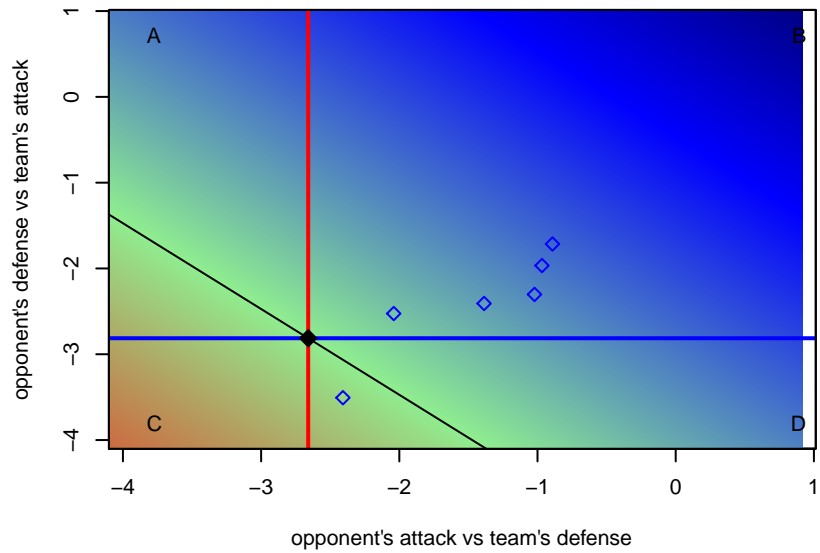

SSC Shadow Harris G04
 Dots are actual minus expected GF (blue circles) and GA (red triangles).
 Blue line is smoothed change in attack strength. Red is smoothed change in defense strength.

**attack and defense variance (black dot)
relative to other teams
and top 10 in region**

**attack and defense rating
relative to others at age
and all opponents in last 13 months**

**attack and defense rating
relative to others at age
and all opponents in last 13 months**

Performance relative to 13 month average

Performance relative to 13 month average

Distribution of opponents
 Red = Lose zone, Blue = Win zone, Green = Even
 Black line separates win/lose zones

lot. A=Neither has attack advantage, B=Opponent has both attack and defense advantage, C=Opponent has both attack and defense disadvantage, D=Both have